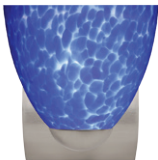

SASHA

MINI SCONCES WALL

location:
DAMP

SPECIFICATIONS:

DESCRIPTION

Wall-mounted sconce featuring one handcrafted glass.

LAMPING

Standard: 60W A19 120V incandescent, suitable for dimming, lamp not included.
(Incandescent dimmer is suitable for dimming, not included)

CONSTRUCTION

Fixture utilizes die-cast arm assembly and stamped steel canopy (4.75" H), with plated metal finish.

METAL FINISH

Fixture shall be finished in Bronze, Chrome or Satin Nickel.

MOUNTING

Installs directly to a 4" octagonal outlet box. Orient upward or downward, wall-mount only.

LABELS

UL or ETL Listed. Suitable for Damp Locations (interior use only).

SASHA SHOWN IN GARNET (757241) IN CHROME FINISH

757207
OPAL MATTE

7572MG
MARBLE GRIGIO

757218
AMBER CLOUD

7572HN
HONEY

7572HB
HABANERO

757218
CARRERA

7572CE
CEYLON

757286
BLUE CLOUD

For ordering information, see next page

All dimensions provided are nominal.
Allowance must be made for dimensional tolerance in handcrafted glasses.

REV 8/21