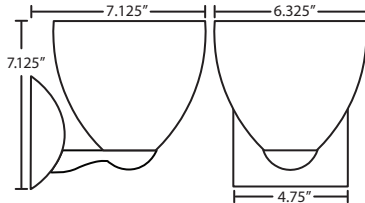

For ordering information, see next page

All dimensions provided are nominal.
Allowance must be made for dimensional tolerance in handcrafted glasses.

REV 8/21